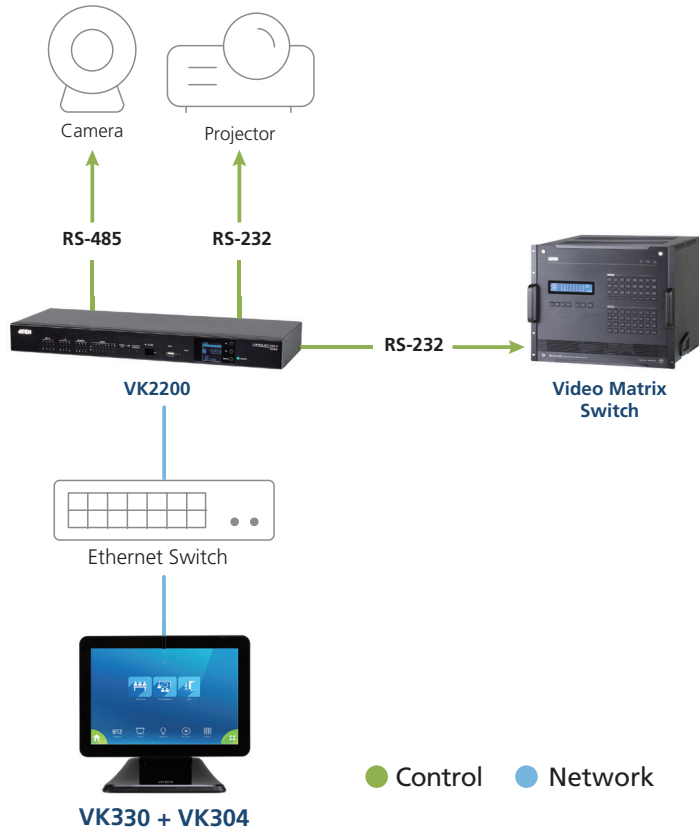

VK330

VK330 + VK304 + VK401

VK304

VK302

VK401

The Touch Panel VK330, the Tabletop Kit VK304, the Wall Mount Kit VK302, and the Access Inspector VK401 are sold separately.

Features

- 10.1" touch panel
- Natively installed with ATEN Control System app and designed for the integrated use with the ATEN Control System
- Integrated with ATEN Room Booking System to display room usage and operating status
- In conjunction with the VK401, the system enables exclusive card-access functionality; only authorized users can scan cards to book and check in meeting rooms and facilitate conference room automation.
- Integrated with ATEN Unizon and ATEN Room Booking system to display room usage and operating status
- Allows administrators for central control of multiple rooms via profiles
- Restricts user access to profiles via password authentication
- Synchronization of system control among multiple ATEN Touch Panels, mobile devices and tablet computers
- Demo mode enables friendly demonstration without connecting a controller while familiarizing the users with the solution's most important functions
- Screen Saver function helps energy saving and prolongs the lifetime of the touch screen
- Allows for Display Real-time Streaming Protocol (RTSP), ONVIF and ATEN VE89 series video preview*
- Supports Power over Ethernet (PoE), which allows it to receive power and communication over a single Ethernet cable
- Flexible installation thanks to the support for VK302 Wall Mount Kit, VK304 Tabletop Kit, and any standard VESA 75 x 75 mm mounts

*Note: The function is applicable to VK2200 / VK1200.

Integrated with ATEN Room Booking System to display room usage and operating status

AppSwitcher allows multiple apps to be switched and operated

Basic Application