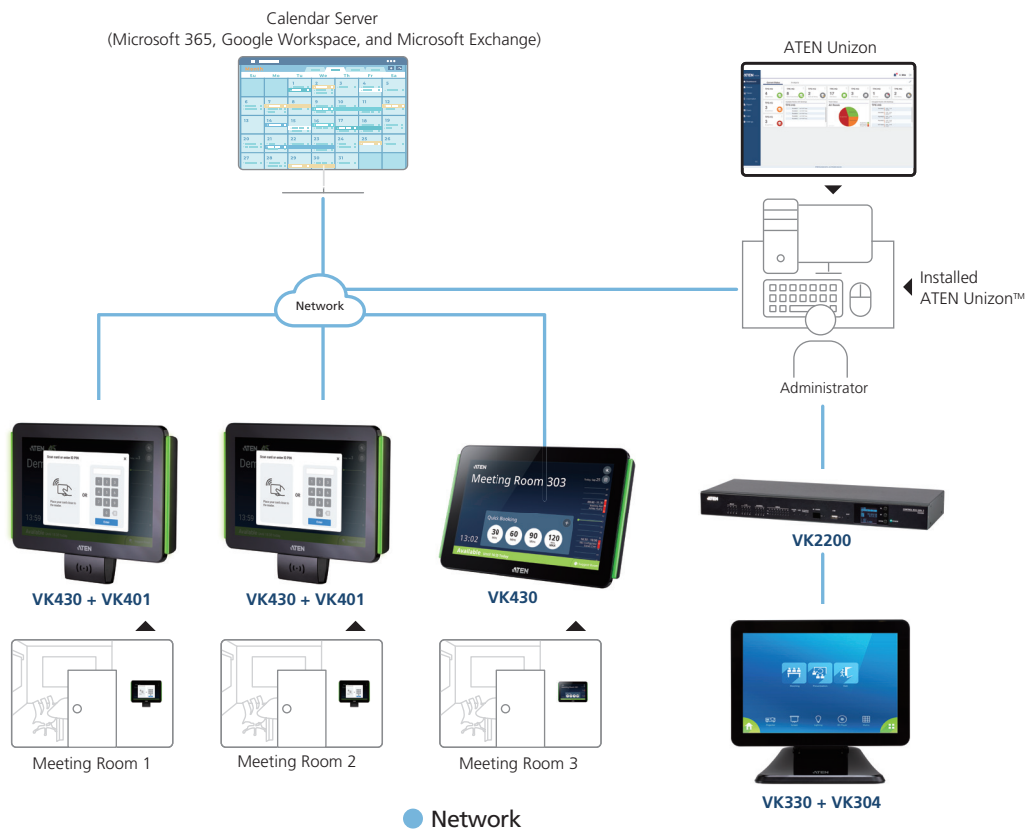

Security-enhanced Application